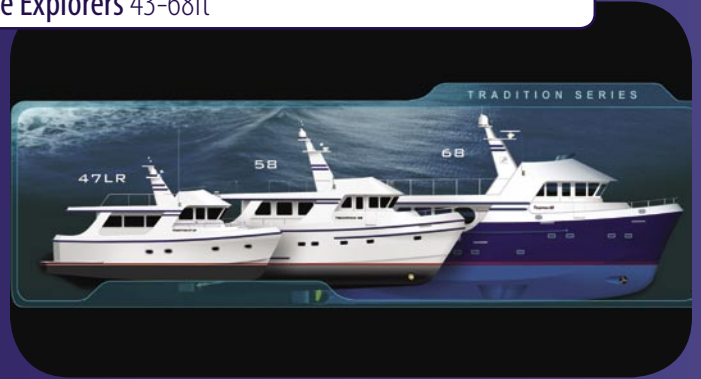

ADVENTURE BAY
MOTOR YACHTS

Int'l: +64 21 454107
NZ: 0800 452 862
(0800 4 LAUNCH)

www.adventurebay.co.nz

Raised Pilothouse Cruisers 44-80ft

Trawler Style Cruisers 42-65ft

Classic Picnic Style 32-50ft

Tradition Offshore Explorers 43-68ft